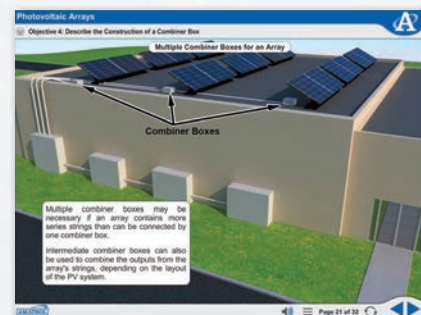

850-AEC Multimedia