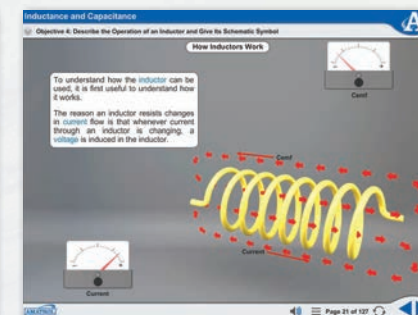

T7017A Multimedia