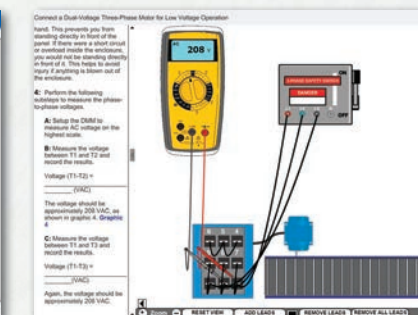

Wind & Solar Training System (850-AEC shown with options)

Deliver Effective Alternative Energy Skills Training

- Fundamentals of solar energy
- Training in small wind technologies

eLearning

Amatrol's in-depth eLearning curriculum features an interactive multimedia format that includes stunning 3D graphics and videos, voiceovers of all text, and quizzes and exercises designed to appeal to all learning styles.

970-ME1 Multimedia

850-AEC Multimedia

950-ELF1 Multimedia

T7017A Multimedia

85-BH Multimedia

85-MT5 Virtual Trainer

Each of These Systems Features Real-World, Heavy-Duty Components and In-Depth Curriculum