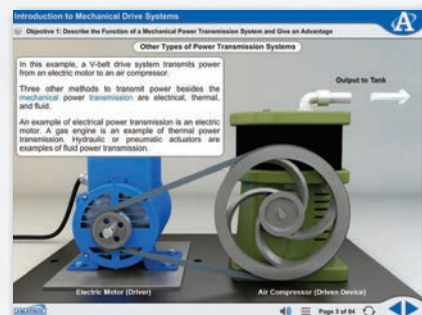

Basic Fluid Power System (850-CD2 shown with options)

Motor Control (85-MT5 shown with options)

Provide Essential Motor Control Training

- Manual motor control, overload protection, & motor starters
- Control transformers, ladder logic, relays, & basic timer control

Wind & Solar Training System (850-AEC shown with options)

Deliver Effective Alternative Energy Skills Training

- Fundamentals of solar energy
- Training in small wind technologies

eLearning

Amatrol's in-depth eLearning curriculum features an interactive multimedia format that includes stunning 3D graphics and videos, voiceovers of all text, and quizzes and exercises designed to appeal to all learning styles.