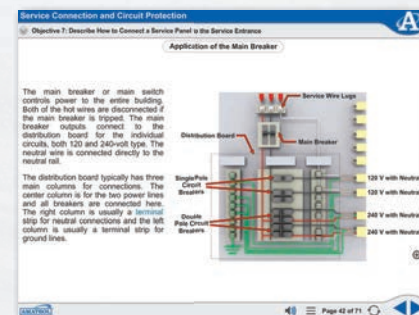

950-ELF1 Multimedia