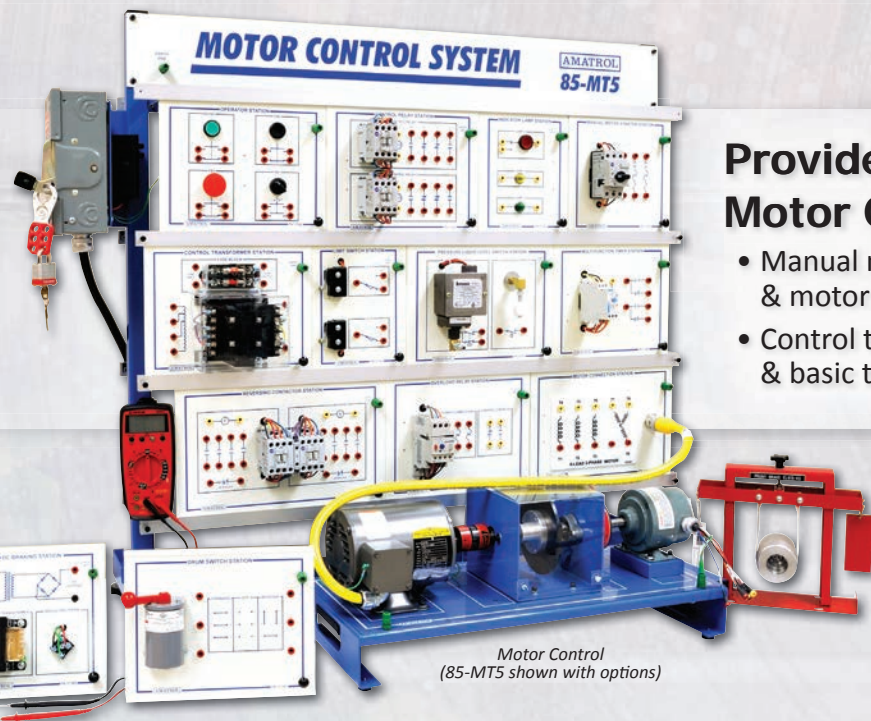

AC/DC Electrical (T7017A)

Offer Basic to Advanced Mechanical Drive Systems Training

- Belt drives
- Chain drives
- Gear trains
- Jaw, flange, chain, & grid couplings

Mechanical Drives 1 (970-ME1 shown with options)

Basic Fluid Power System (850-CD2 shown with options)

Motor Control (85-MT5 shown with options)

Provide Essential Motor Control Training

- Manual motor control, overload protection, & motor starters
- Control transformers, ladder logic, relays, & basic timer control