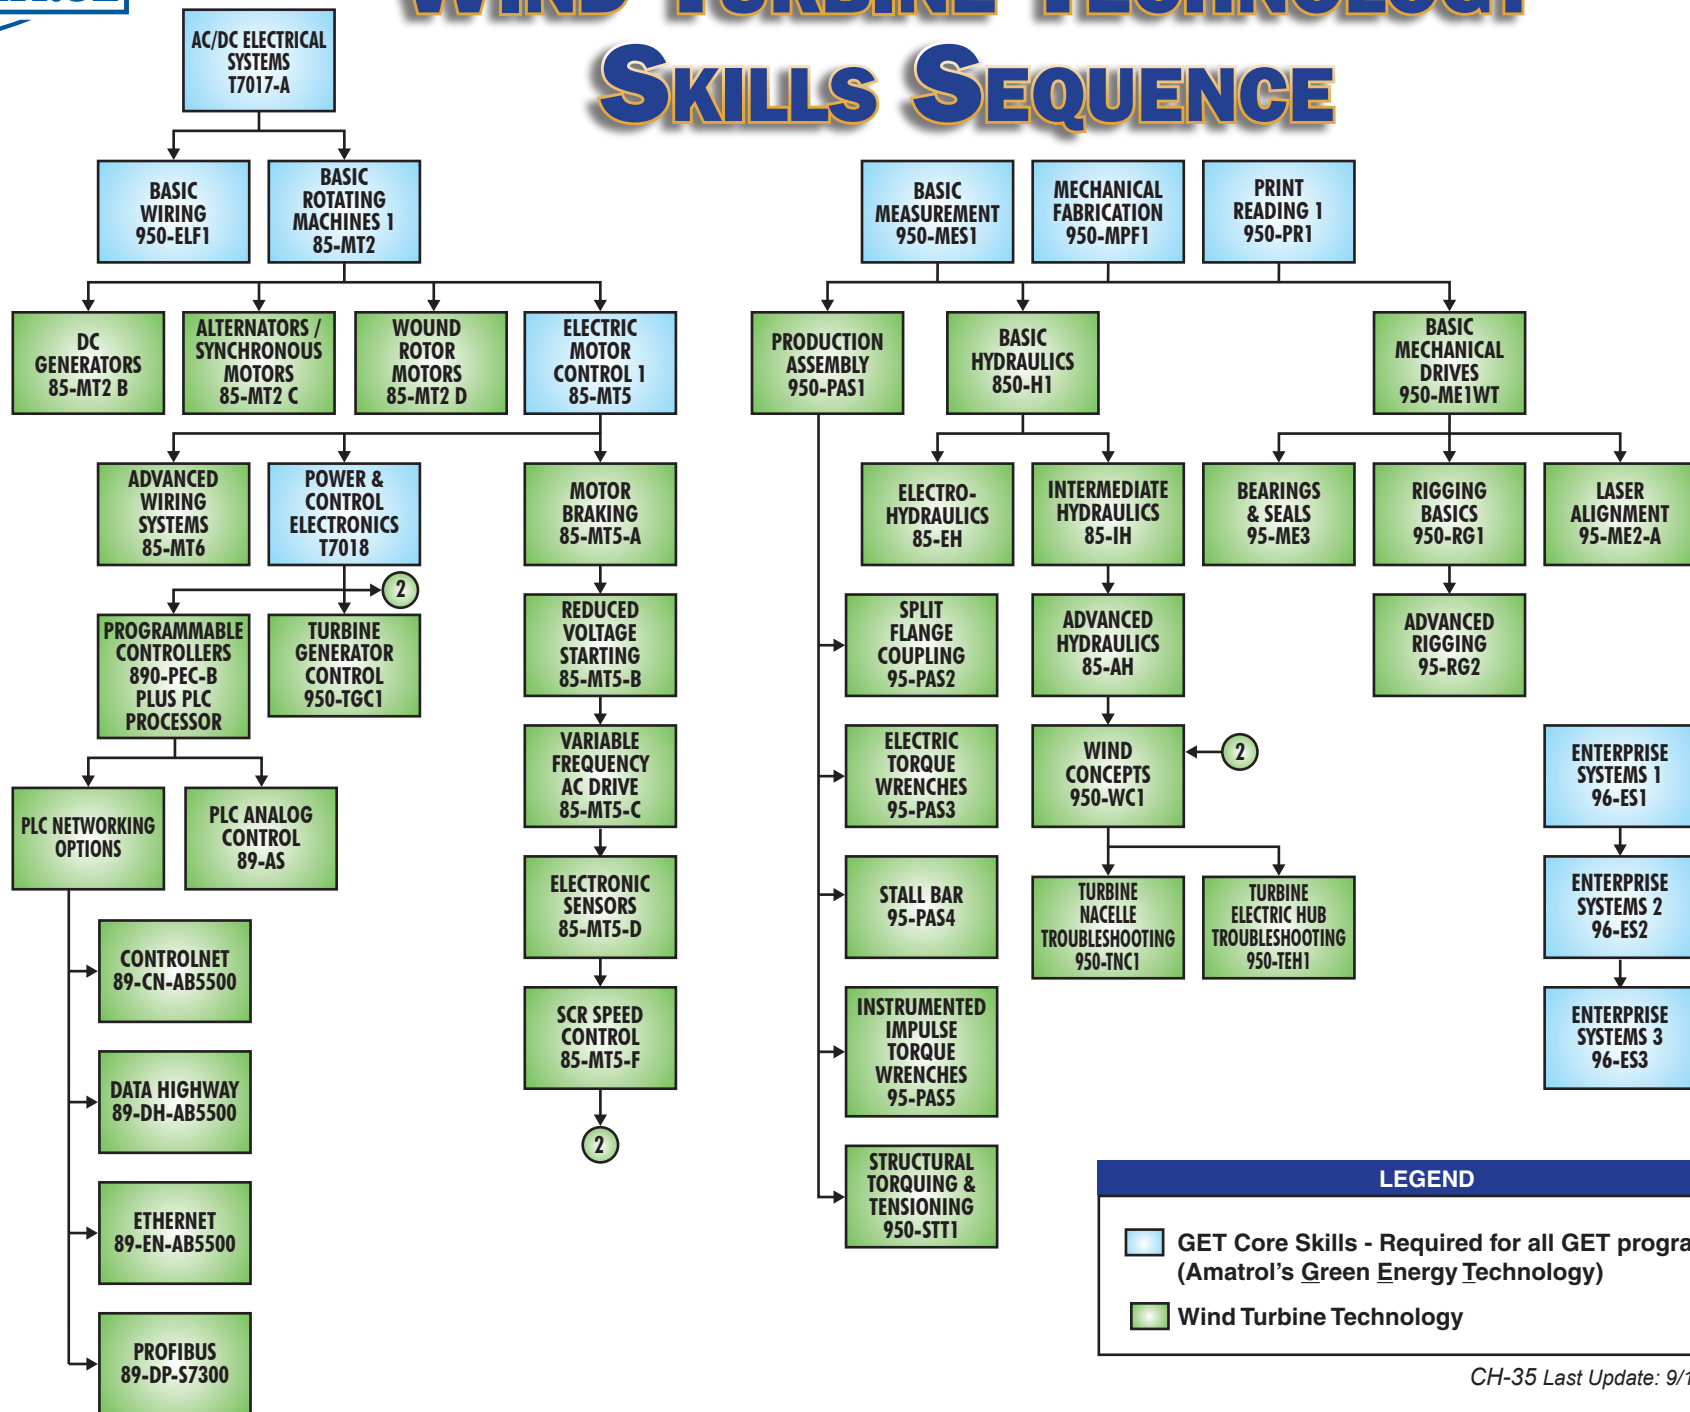

WIND TURBINE TECHNOLOGY SKILLS SEQUENCE

LEGEND

- GET Core Skills - Required for all GET programs (Amatrol's Green Energy Technology)
- Wind Turbine Technology