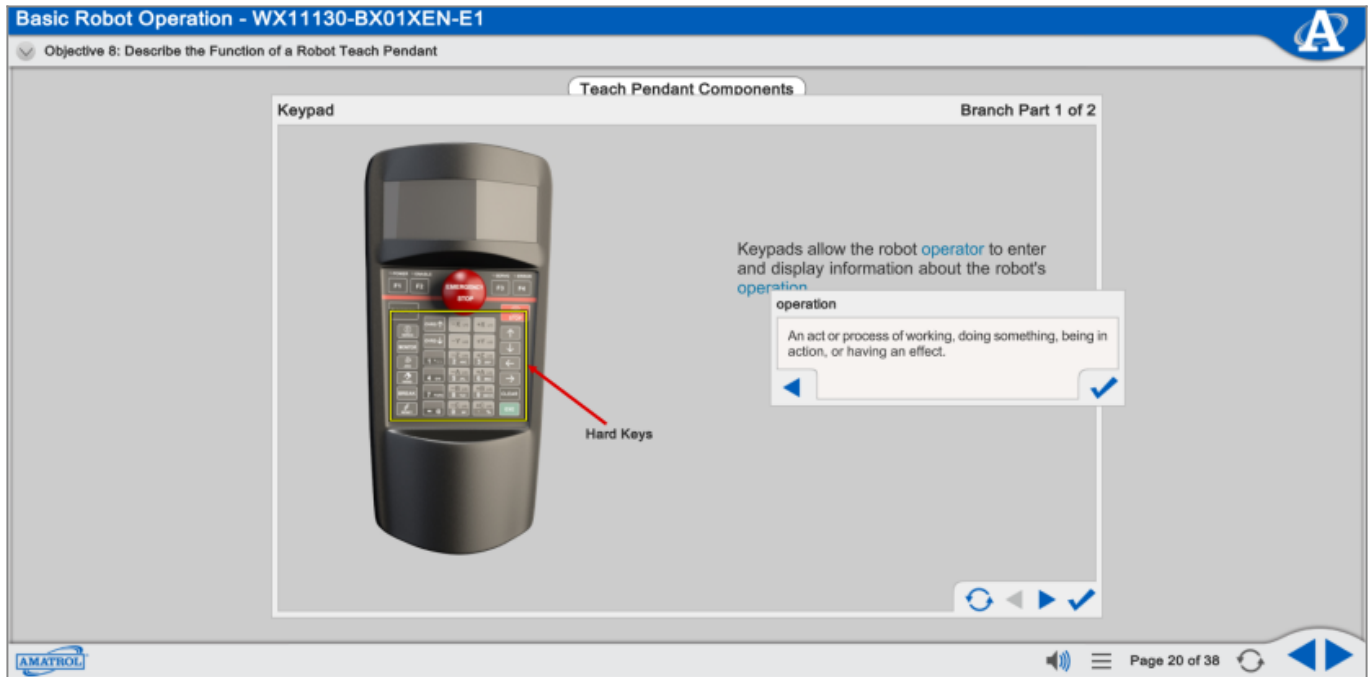

Robotics Simulations 1 Training | eLearning Course

eLearning Course: MB760

Amatrol's Robotics Simulations 1 eLearning course (MB760) teaches the basic programming and operation of articulated servo robots. Topics covered include: basic robot operation; basic robot programming; and interfacing and material handling.

Interactive eLearning

In-Depth eLearning Curriculum Connected to Real-World Skills

Amatrol's eLearning curriculum is unique in that it thoughtfully combines in-depth theoretical knowledge with practical, hands-on skills. This powerful combination of knowledge and skills solidifies understanding and creates a strong foundation for pursuing more advanced skills. Amatrol's eLearning integrates various types of learning methods to create an engaging, effective learning experience. Amatrol's multimedia [eLearning](#) curriculum includes text with voiceovers, videos, 3D animations, pictures, and interactive activities, quizzes, and self-reviews.

Amatrol eLearning is easy-to-use for both students and instructors. Its web-based interface is simple to navigate and available on any WebGL-compatible Internet browser. Instructors love Amatrol eLearning for its simple, yet sophisticated Learning Management System (LMS). The LMS allows instructors to create custom courses, monitor student participation, track course progress, assess knowledge levels prior to a course, and test knowledge levels after completion. Learners appreciate the fact that they can start and stop as needed, moving through each Amatrol course at their own pace. If a self-review reveals that they didn't understand a particular topic as well as they thought they did, they can revisit it before moving on.