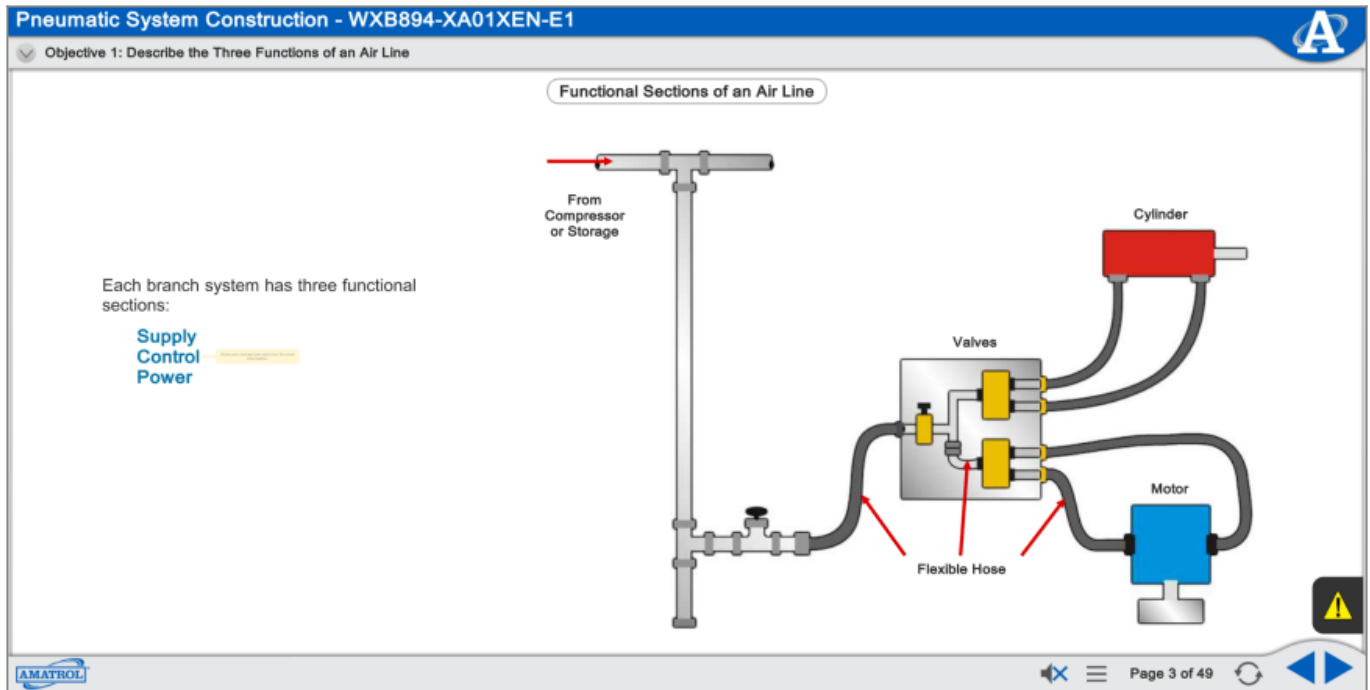

# Pneumatic Fitting Construction | Multimedia Courseware

## Multimedia Courseware: MB894

Pneumatic Fitting Construction eLearning covers common air supply connections used in industrial, commercial, and agricultural applications through topics like: the functions of an airline; describing the construction of pneumatic rubber hoses; and methods of connecting rubber hoses to fittings. Learners will study how to install, connect, and seal fittings and tubing for both control air connections and power air connections. (References [94-PFC-1](#))