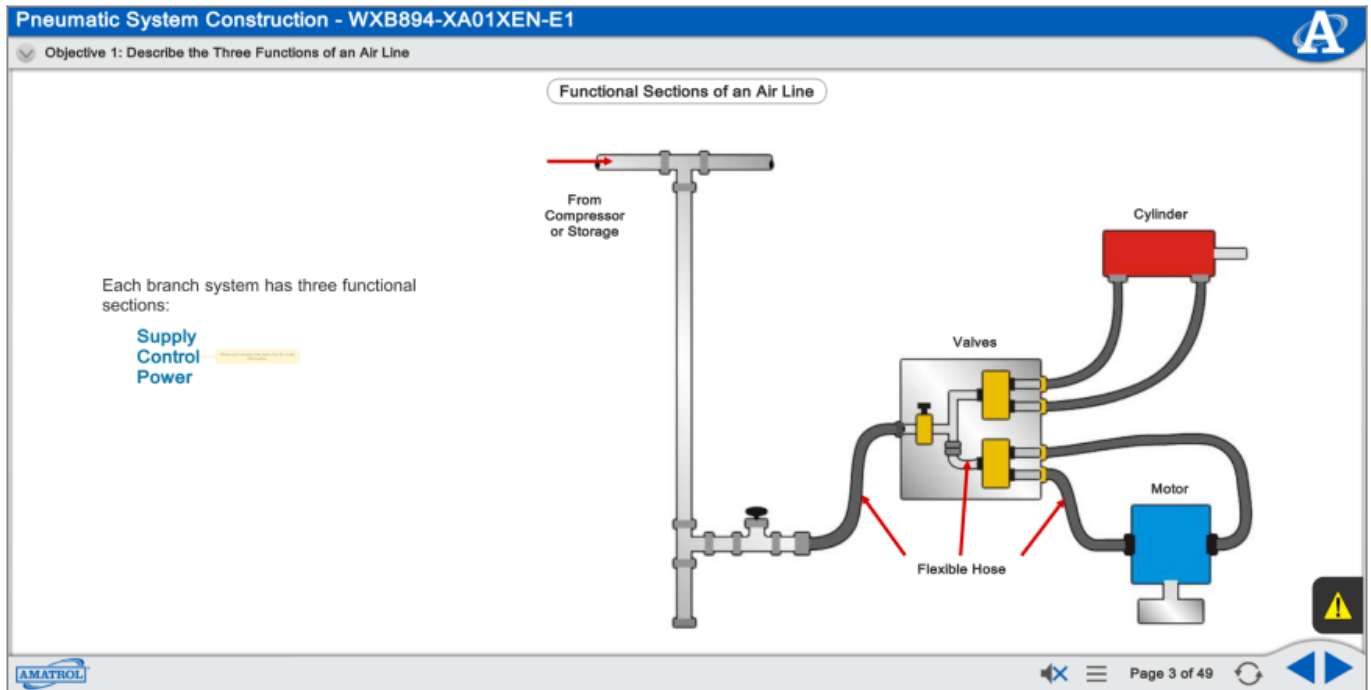

# Pneumatic Fitting Construction | Multimedia Courseware

## Multimedia Courseware: MB894

Pneumatic Fitting Construction eLearning covers common air supply connections used in industrial, commercial, and agricultural applications through topics like: the functions of an airline; describing the construction of pneumatic rubber hoses; and methods of connecting rubber hoses to fittings. Learners will study how to install, connect, and seal fittings and tubing for both control air connections and power air connections. (References [94-PFC-1](#))